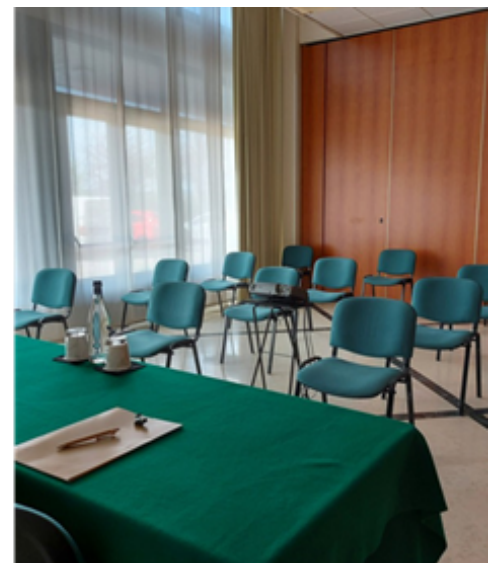

Dotazioni

- Luce naturale
- Sistemi oscuranti a tende scorrevoli
- Aria condizionata e riscaldamento
- Sedie standard o ribaltabili
- Illuminazione regolabile dal pannello di controllo illuminazione
- Sistema di amplificazione centralizzato
- Pannelli mobili insonorizzati
- Tavoli per relatori
- Sistema di amplificazione
- Proiettore con schermo
- Microfono
- Cancelleria
- Lavagna a fogli mobili
- Accesso a Internet Wi-Fi

Punti di interesse nelle vicinanze

- Motor Valley: Autodromo Enzo e Dino Ferrari (22km), Ducati (32km), Lamborghini (54km), Pagani (55km), Maserati (65km), Ferrari (68km), Circuito di Fiorano (74km).
- Food Valley: Parmigiano Reggiano (45km), Aceto balsamico (50km), Prosciutto di Parma (123km), Fico Eataly World (23km).
- UNESCO arte e Musica: Bologna (19km), Ferrara(66 km), Ravenna (67km), Rimini (106km), San Marino (114 km).

Esperienze nelle vicinanze

- Tourin vintage car / Vespa*
- Degustazione di Olio EVO*
- Degustazione di vino in cantina*
- Corsi di sfoglina**
- VIPTour Autodromo di Imola*
- Degustazione in Acetaia*
- Visita alla Casa Museo Paciu Maison*
- Esperienze con supercarin circuito
- Test drive Ferrari

* Le attività sono realizzate in collaborazione con partner selezionati

PHI HOTELS